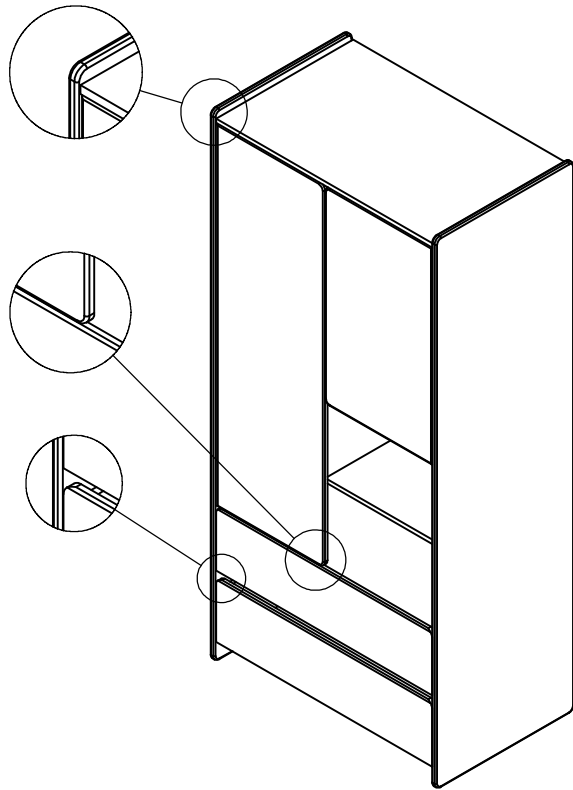

# KIDDY wardrobe

SATIN WHITE

PINE WOOD  
NATURAL

2 DOORS  
2 DRAWERS  
2 ALCOVES

WITH NATURAL  
PINE WOOD SHELF

KIKL2214

COPYRIGHT © 2018 VIPACK, ALL RIGHTS RESERVED

All contents on this document are protected by copyright & patents. Except as specifically permitted herein, no portion of the information on this document may be reproduced in any form, or by any means, without prior written permission from Vipack bvba. No parts of the designs and the products can be copied or transmitted. Product and drawings under Patent and Copyright

# KIDDY wardrobe - measurements

DRAWERS : METAL SLIDES  
DOORS : METAL HINGES

All contents on this document are protected by copyright & patents. Except as specifically permitted herein, no portion of the information on this document may be reproduced in any form, or by any means, without prior written permission from Vipack bvba. No parts of the designs and the products can be copied or transmitted. Product and drawings under Patent and Copyright