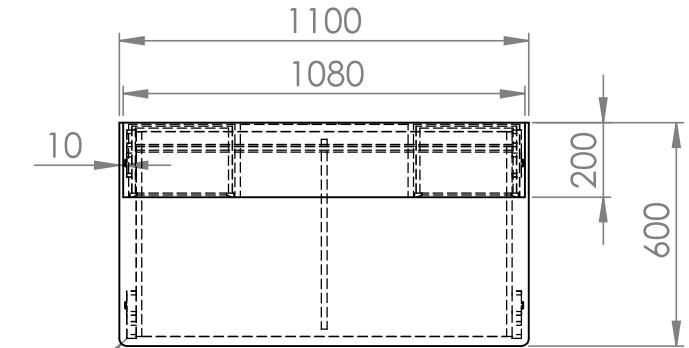

KIDDY desk with top cabinet - measurements

top cabinet fixed on the desk - drilling in the top panel

glue some soft ribbon under the 2 small drawers, so they glide better on the top panel of the desk.

exemple :