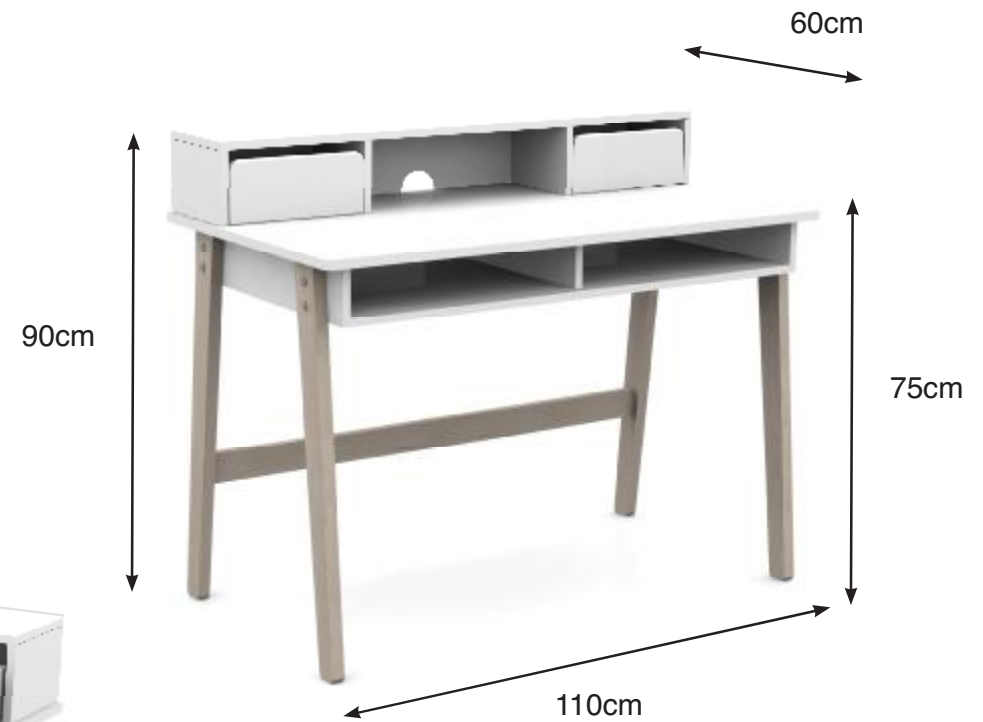

# KIDDY wardrobe

SATIN WHITE

PINE WOOD  
NATURAL

2 DOORS  
2 DRAWERS  
2 ALCOVES

WITH NATURAL  
PINE WOOD SHELF

KIKL2214

COPYRIGHT © 2018 VIPACK, ALL RIGHTS RESERVED

All contents on this document are protected by copyright & patents. Except as specifically permitted herein, no portion of the information on this document may be reproduced in any form, or by any means, without prior written permission from Vipack bvba. No parts of the designs and the products can be copied or transmitted. Product and drawings under Patent and Copyright

# KIDDY wardrobe - measurements

DRAWERS : METAL SLIDES  
DOORS : METAL HINGES

All contents on this document are protected by copyright & patents. Except as specifically permitted herein, no portion of the information on this document may be reproduced in any form, or by any means, without prior written permission from Vipack bvba. No parts of the designs and the products can be copied or transmitted. Product and drawings under Patent and Copyright

## KIDDY desk with top cabinet

SOLIDE PINE WOOD  
+ MDF

SAME FINISH AS KIDDY RANGE

3 ALCOVES / 2 DRAWERS

W110 x D60 x H90cm  
(with top cabinet W108 x D20 x H15cm)

KIBU1214

COPYRIGHT © 2018 VIPACK, ALL RIGHTS RESERVED