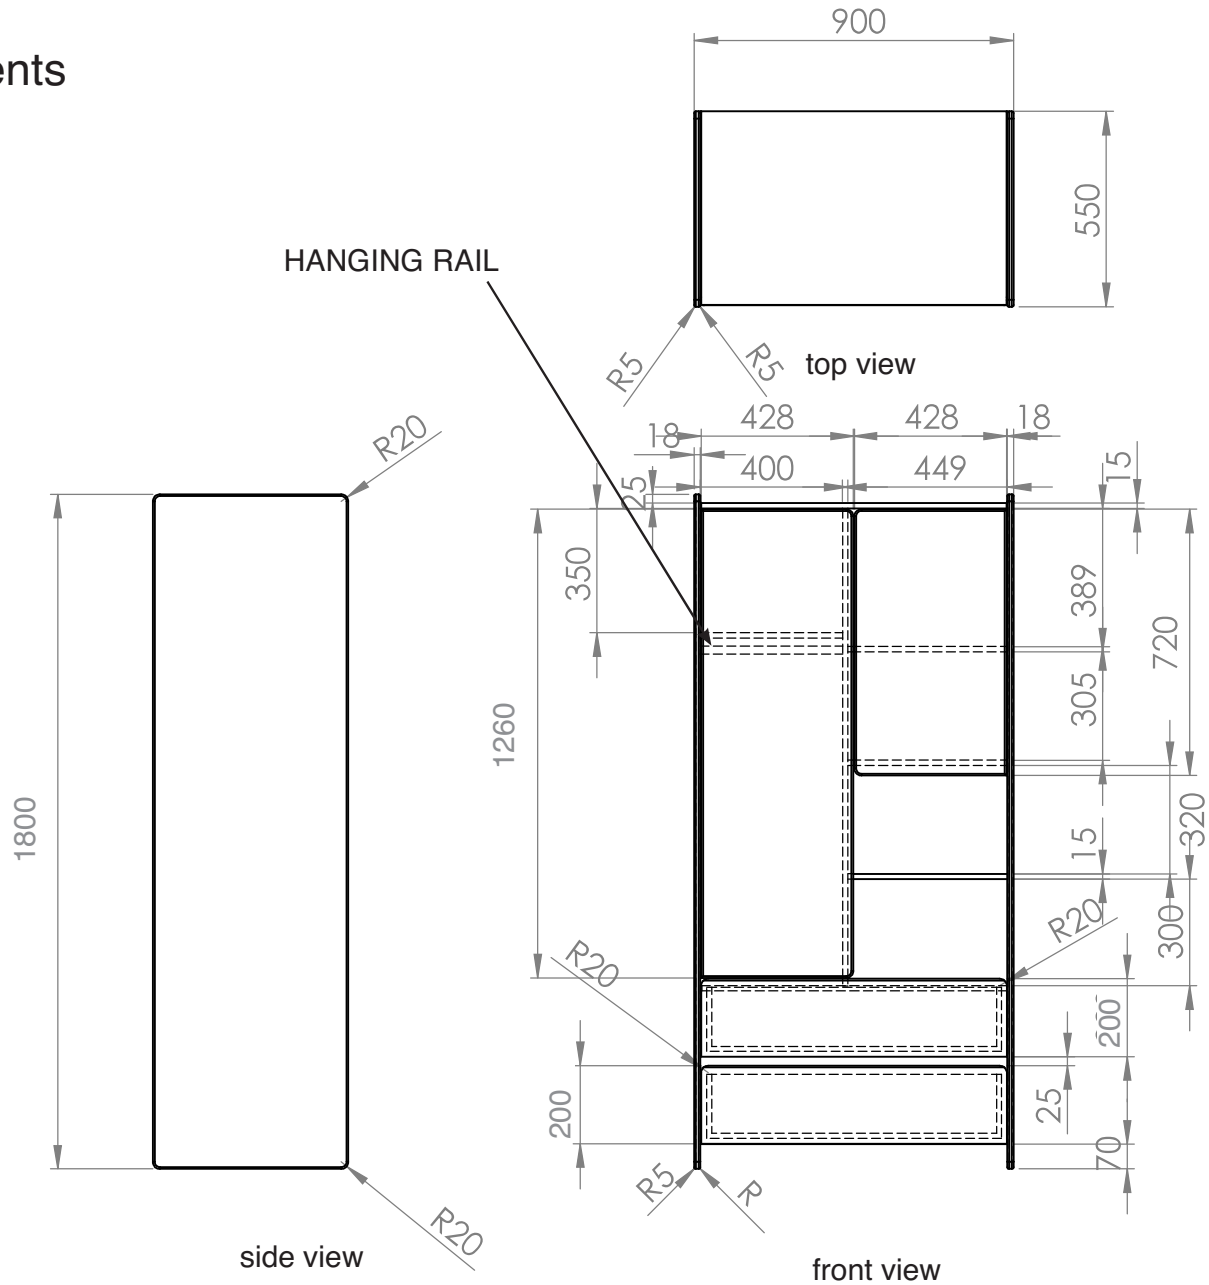

# KIDDY wardrobe

SATIN WHITE

PINE WOOD  
NATURAL

2 DOORS  
2 DRAWERS  
2 ALCOVES

WITH NATURAL  
PINE WOOD SHELF

KIKL2214

COPYRIGHT © 2018 VIPACK, ALL RIGHTS RESERVED

All contents on this document are protected by copyright & patents. Except as specifically permitted herein, no portion of the information on this document may be reproduced in any form, or by any means, without prior written permission from Vipack bvba. No parts of the designs and the products can be copied or transmitted. Product and drawings under Patent and Copyright

# KIDDY wardrobe - measurements

DRAWERS : METAL SLIDES  
DOORS : METAL HINGES

All contents on this document are protected by copyright & patents. Except as specifically permitted herein, no portion of the information on this document may be reproduced in any form, or by any means, without prior written permission from Vipack bvba. No parts of the designs and the products can be copied or transmitted. Product and drawings under Patent and Copyright

## KIDDY desk with top cabinet

SOLIDE PINE WOOD  
+ MDF

SAME FINISH AS KIDDY RANGE

3 ALCOVES / 2 DRAWERS

W110 x D60 x H90cm  
(with top cabinet W108 x D20 x H15cm)

KIBU1214

COPYRIGHT © 2018 VIPACK, ALL RIGHTS RESERVED