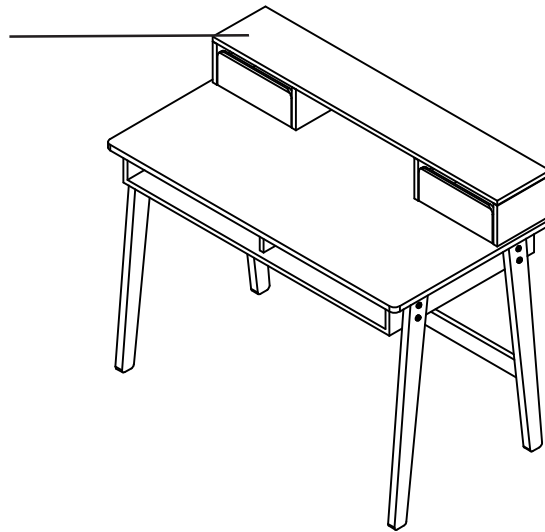

KIDDY desk with top cabinet - measurements

top cabinet fixed on the desk - drilling in the top panel

glue some soft ribbon under the 2 small drawers, so they glide better on the top panel of the desk.

exemple :