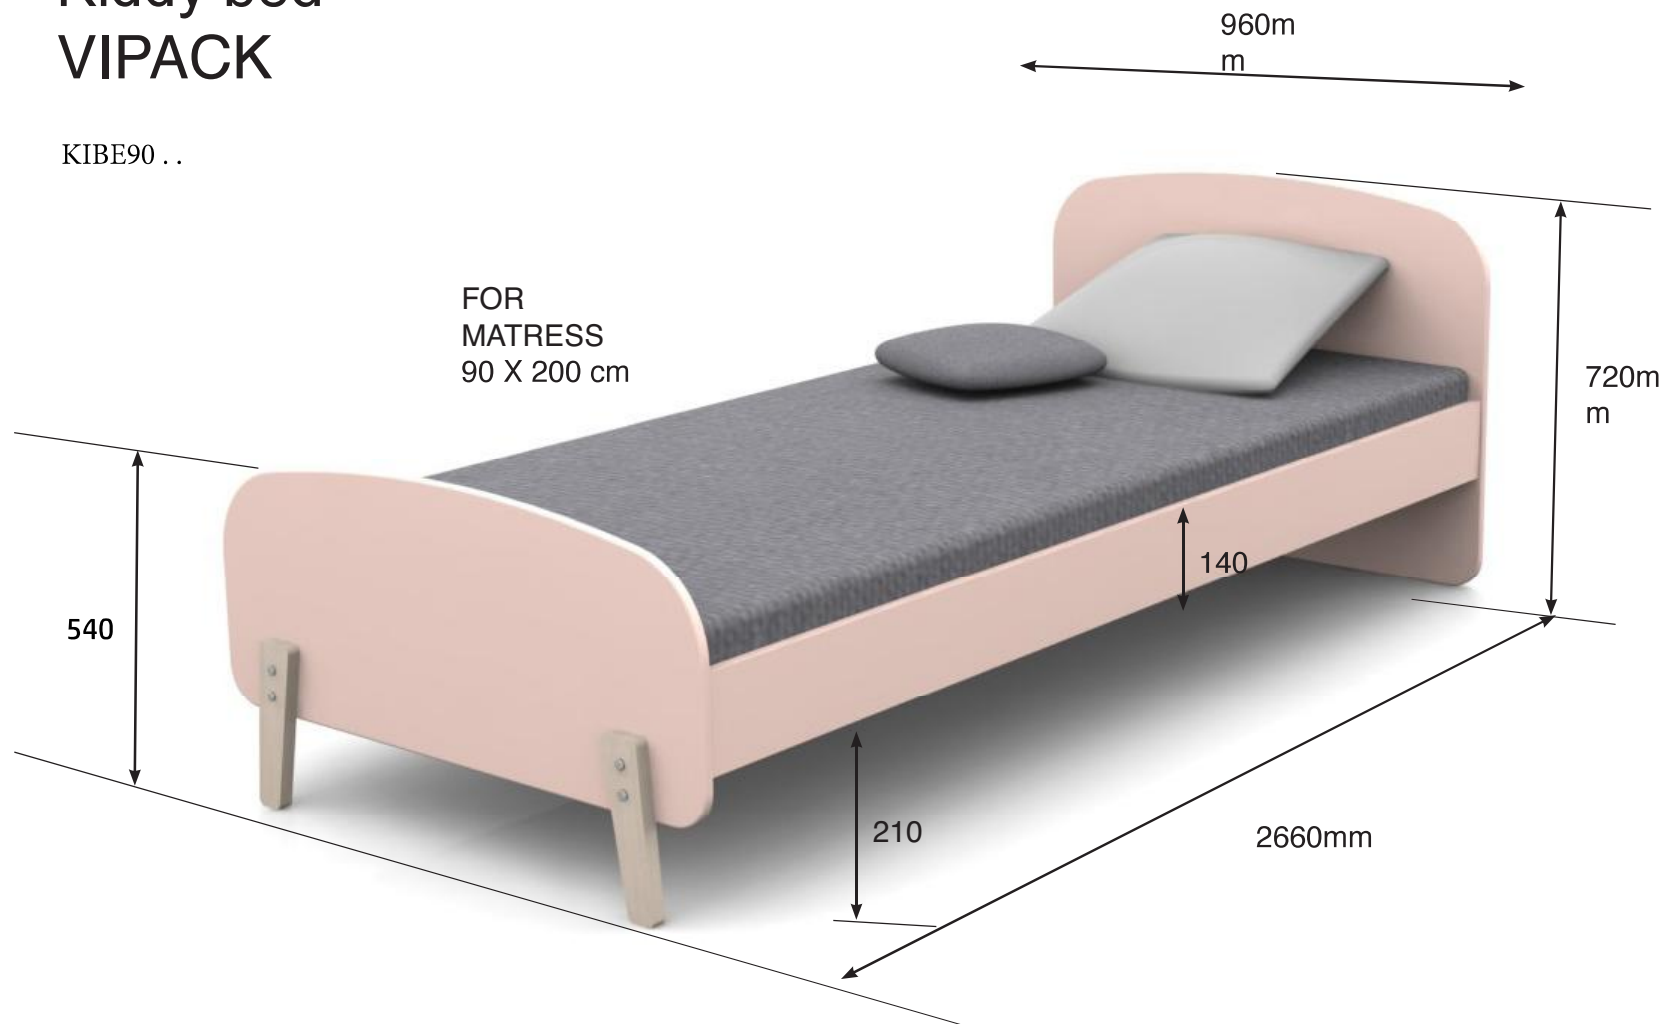

# Kiddy bed VIPACK

KIBE90 ..

# Kiddy bedside table VIPACK

1 DOOR

KINA12..

COPYRIGHT © 2018 VIPACK, ALL RIGHTS RESERVED

All contents on this document are protected by copyright & patents. Except as specifically permitted herein, no portion of the information on this document may be reproduced in any form, or by any means, without prior written permission from Vipack bvba. No parts of the designs and the products can be copied or transmitted. Product and drawings under Patent and Copyright

# KIDDY wardrobe

SATIN WHITE

PINE WOOD  
NATURAL

2 DOORS  
2 DRAWERS  
2 ALCOVES

WITH NATURAL  
PINE WOOD SHELF

KIKL2214

COPYRIGHT © 2018 VIPACK, ALL RIGHTS RESERVED

All contents on this document are protected by copyright & patents. Except as specifically permitted herein, no portion of the information on this document may be reproduced in any form, or by any means, without prior written permission from Vipack bvba. No parts of the designs and the products can be copied or transmitted. Product and drawings under Patent and Copyright

exemple :

SOFT EDGES

soft pads to stick below the legs of the items

side view

front view