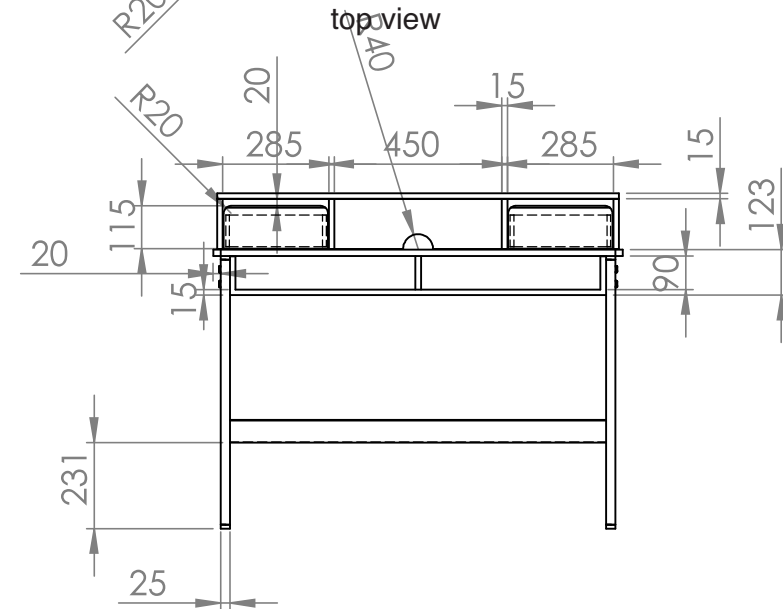

front view

KIDDY desk with top cabinet - measurements

top cabinet fixed on the desk - drilling in the top panel

glue some soft ribbon under the 2 small drawers, so they glide better on the top panel of the desk.

exemple :