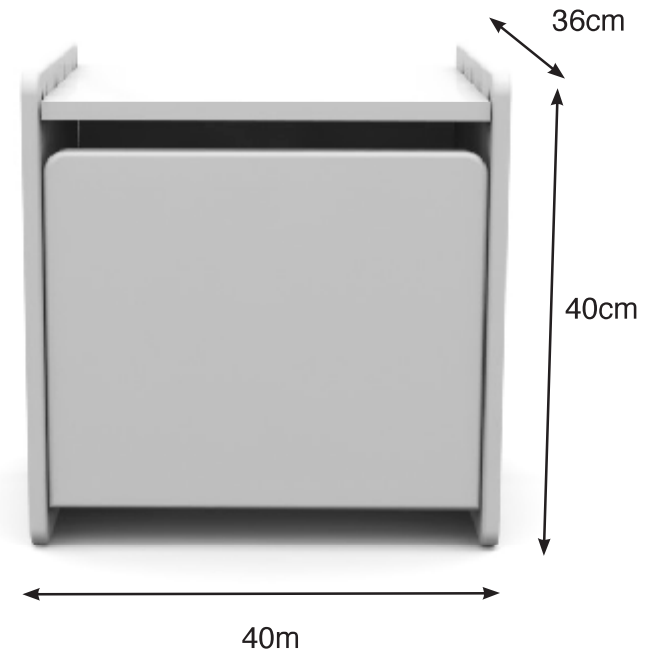

Kiddy bedside table VIPACK

1 DOOR

KINA12..

COPYRIGHT © 2018 VIPACK, ALL RIGHTS RESERVED

All contents on this document are protected by copyright & patents. Except as specifically permitted herein, no portion of the information on this document may be reproduced in any form, or by any means, without prior written permission from Vipack bvba. No parts of the designs and the products can be copied or transmitted. Product and drawings under Patent and Copyright